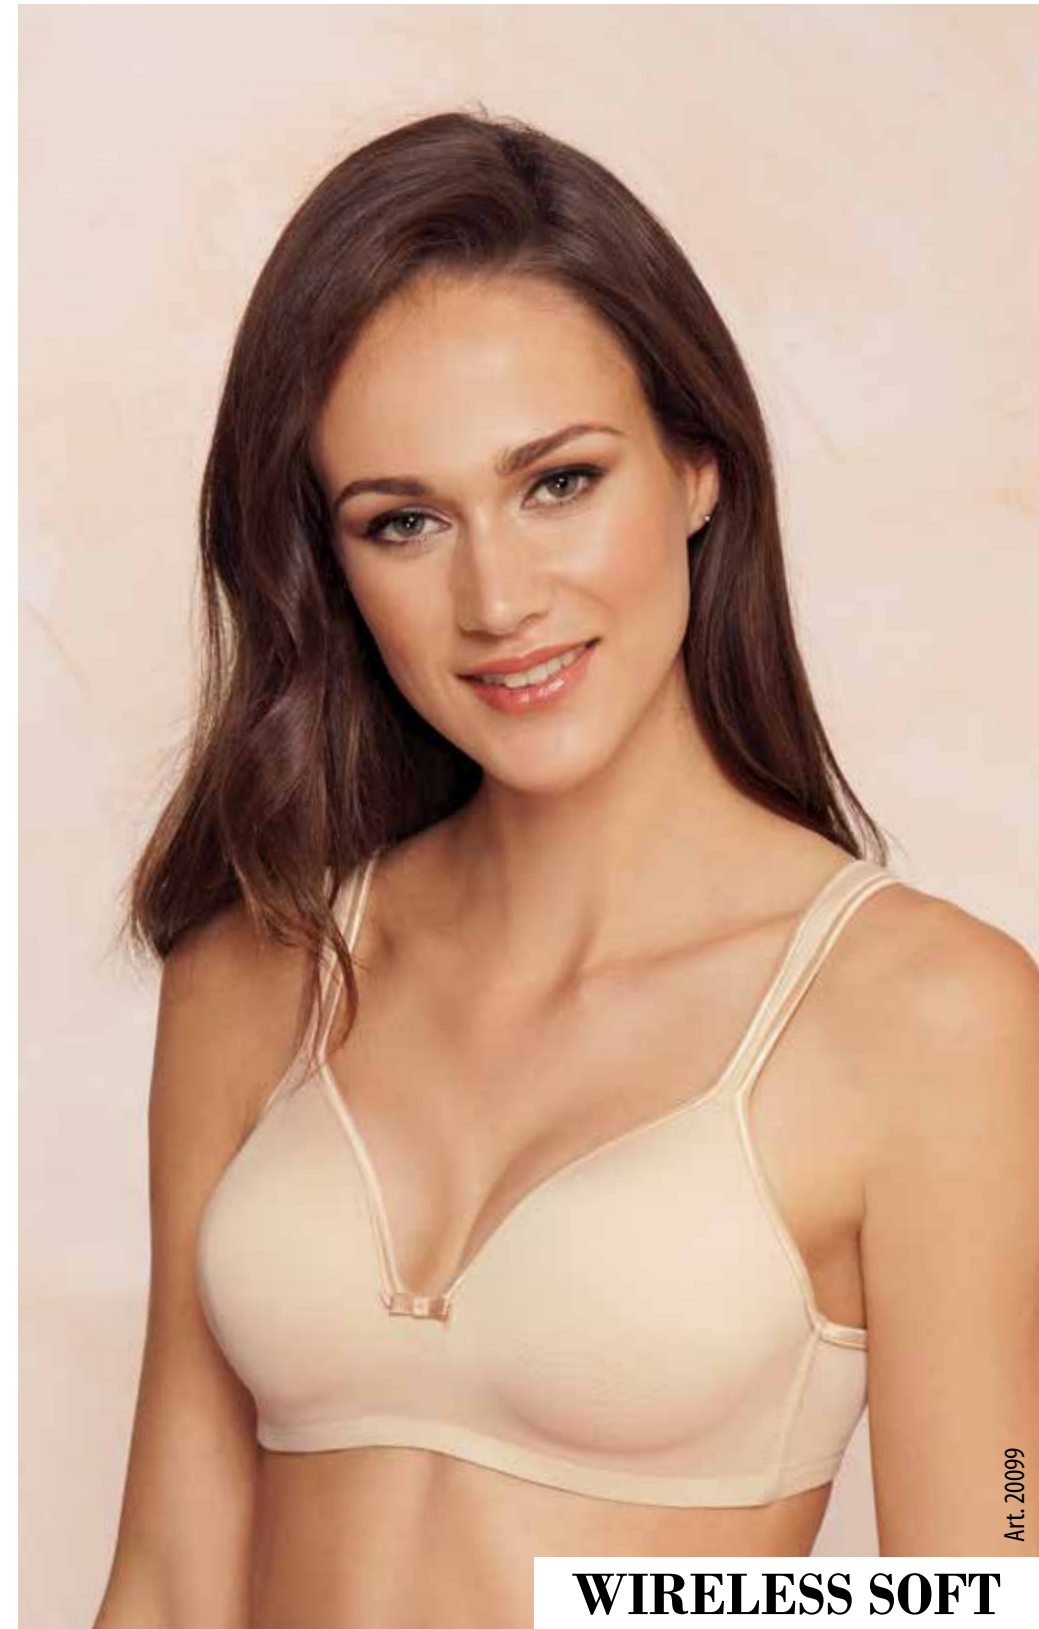

Art. 20099

WIRELESS SOFT

IV. 2016 >

86% PES, 14% EL
MICRO

NEW! IV. 2016 >
20099
B, C, D 75-95