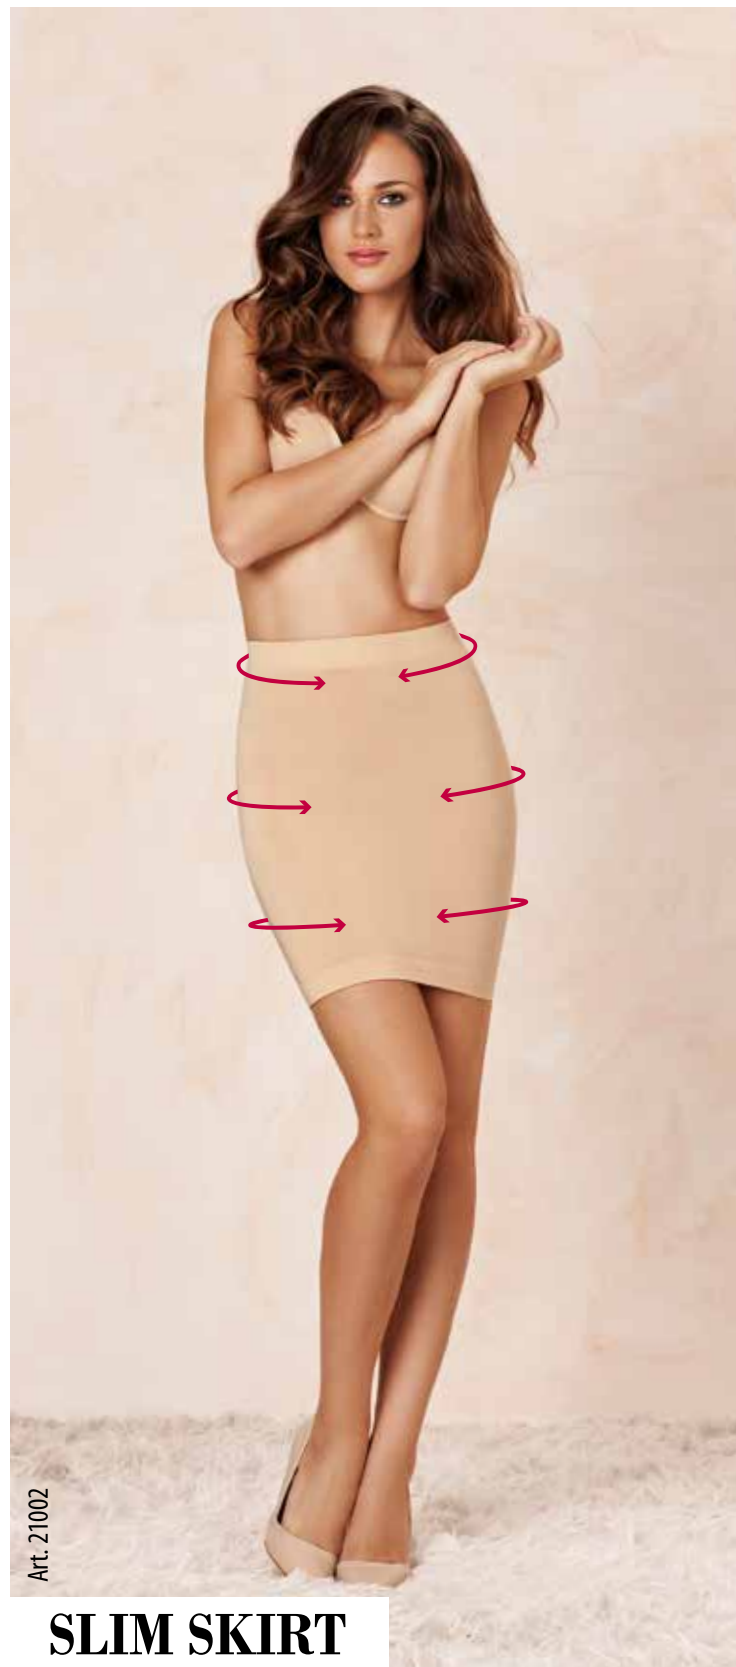

Season Repeat

71% PA, 29% EL

2748
S-XL

- shape retention
- exceptional breathability
- ultra flat
- non curling

Art. 21002

SLIM SKIRT

Season Repeat

78% PA, 22% EL