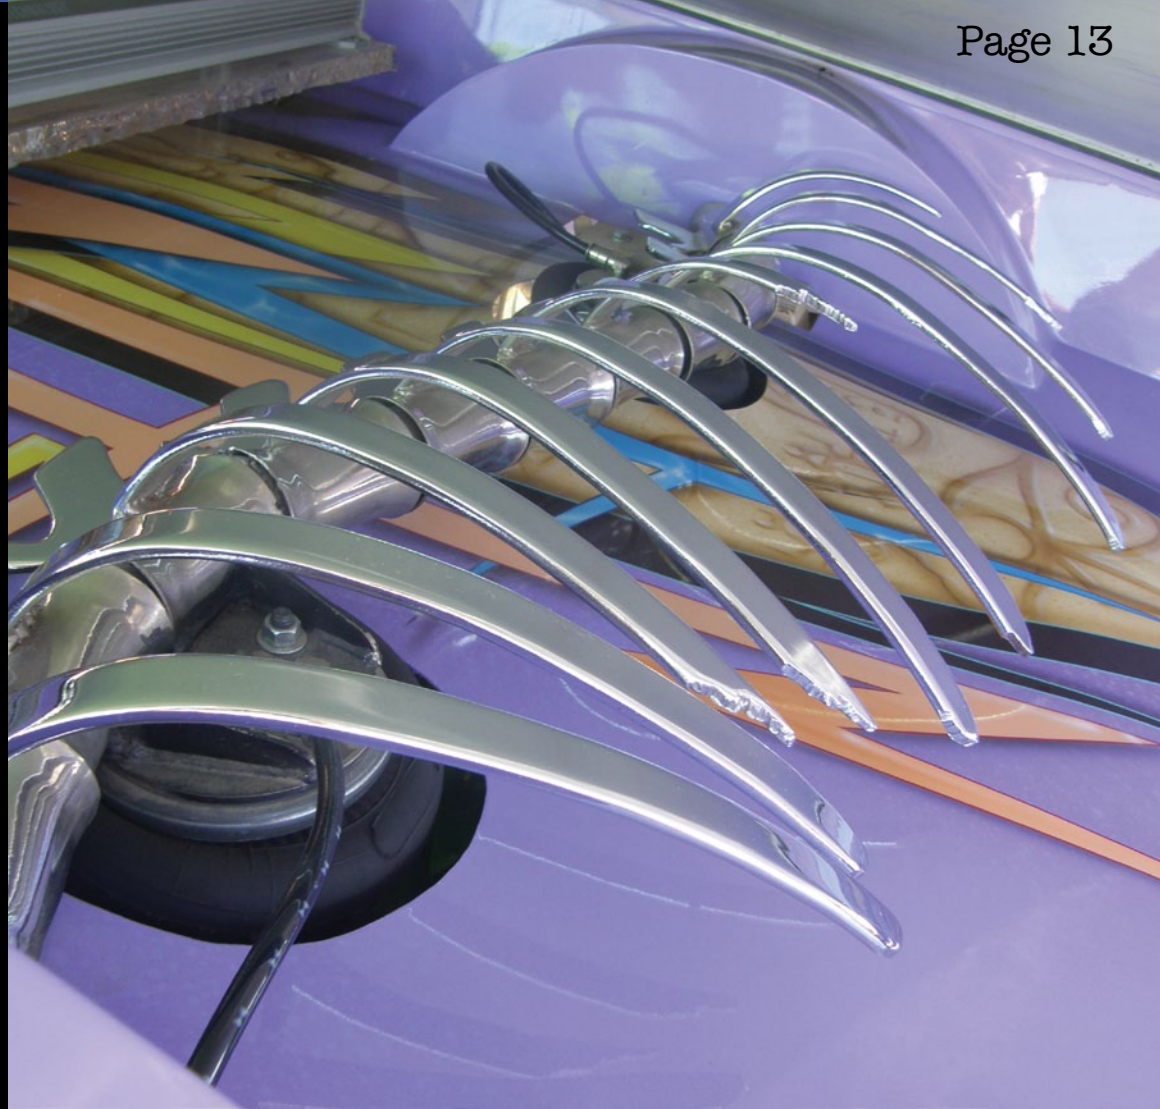

# ART OF NOIZE

Glendale, Arizona

presented by Art of Noize  
February 13, 2011  
[www.artofnoize.com](http://www.artofnoize.com)  
photography: Cheri

1-800-842-8789

AIRBAG

[\*\*CLICK FOR MORE COVERAGE\*\*](#)