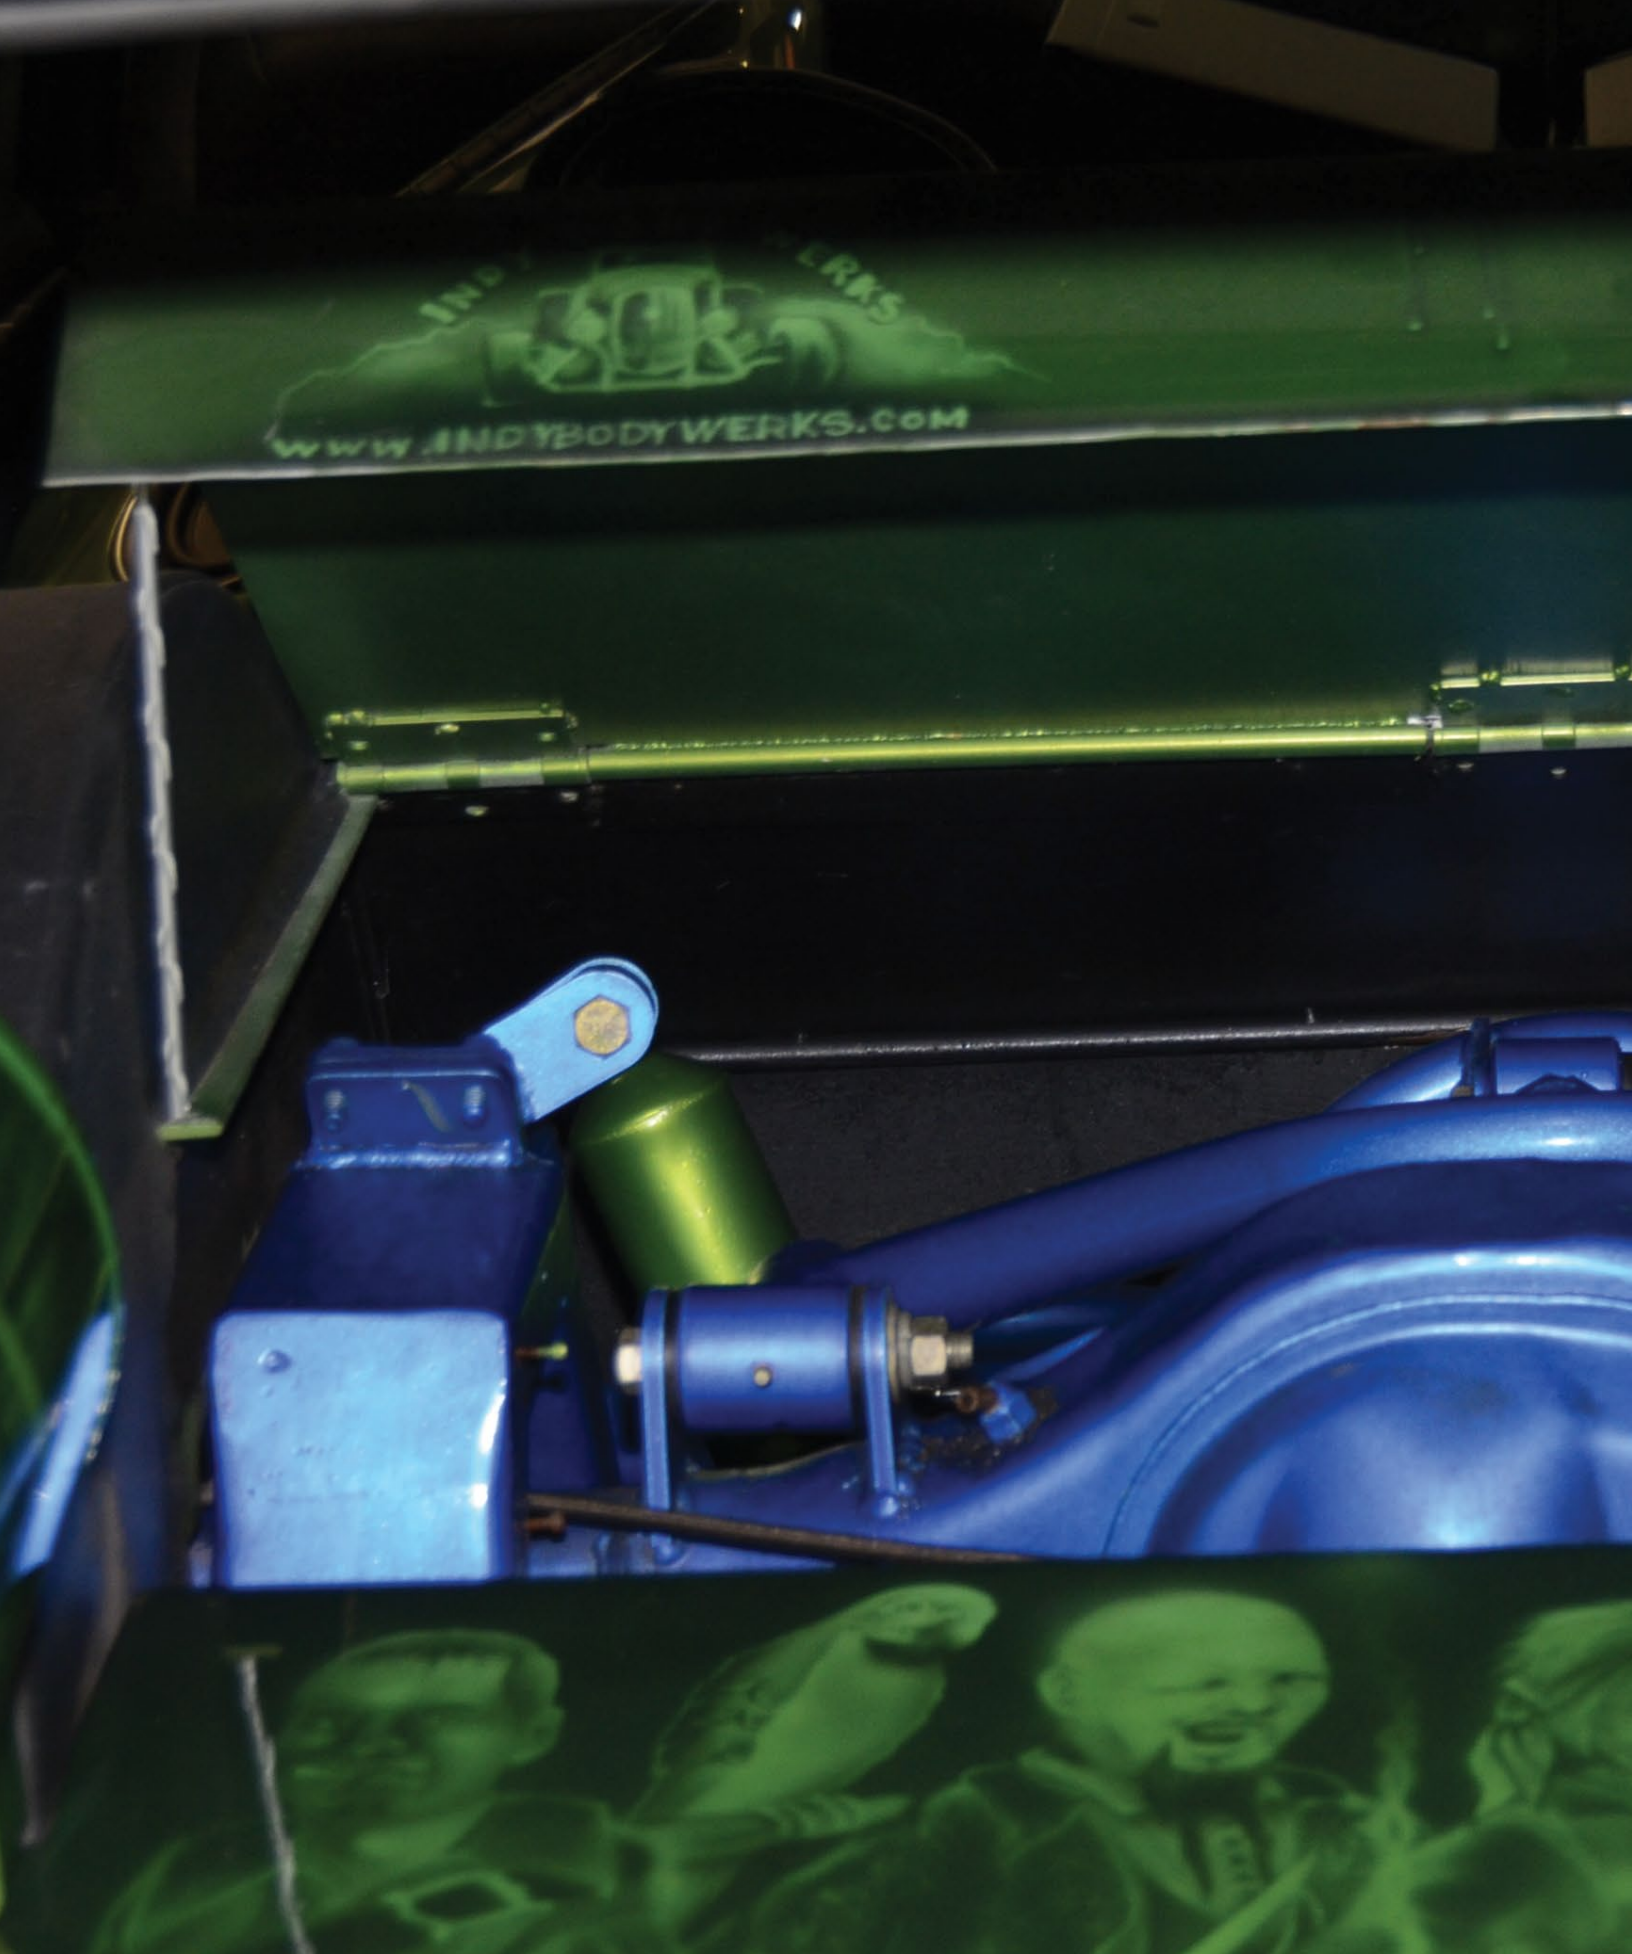

www.ANDYBODYWERKS.COM