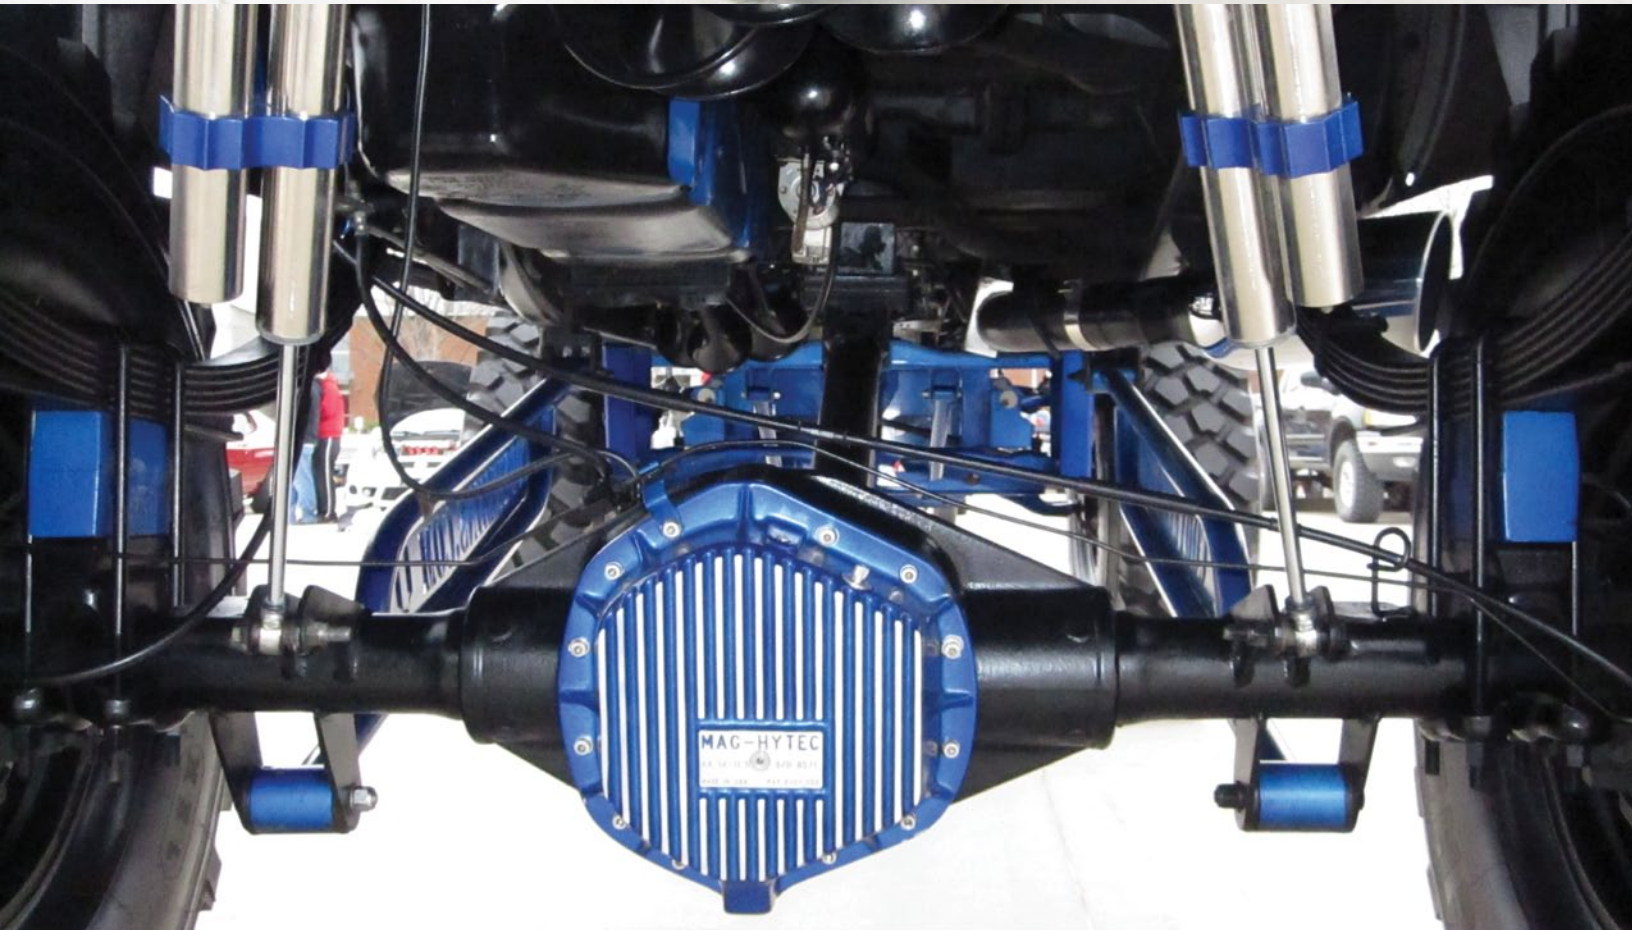

# SH

Stillwater, Oklahoma

presented by KICKER

[www.kicker.com](http://www.kicker.com)

March 26-27, 2011

photography: Wes Skillman

**KICKER**

***CLICK FOR MORE COVERAGE***